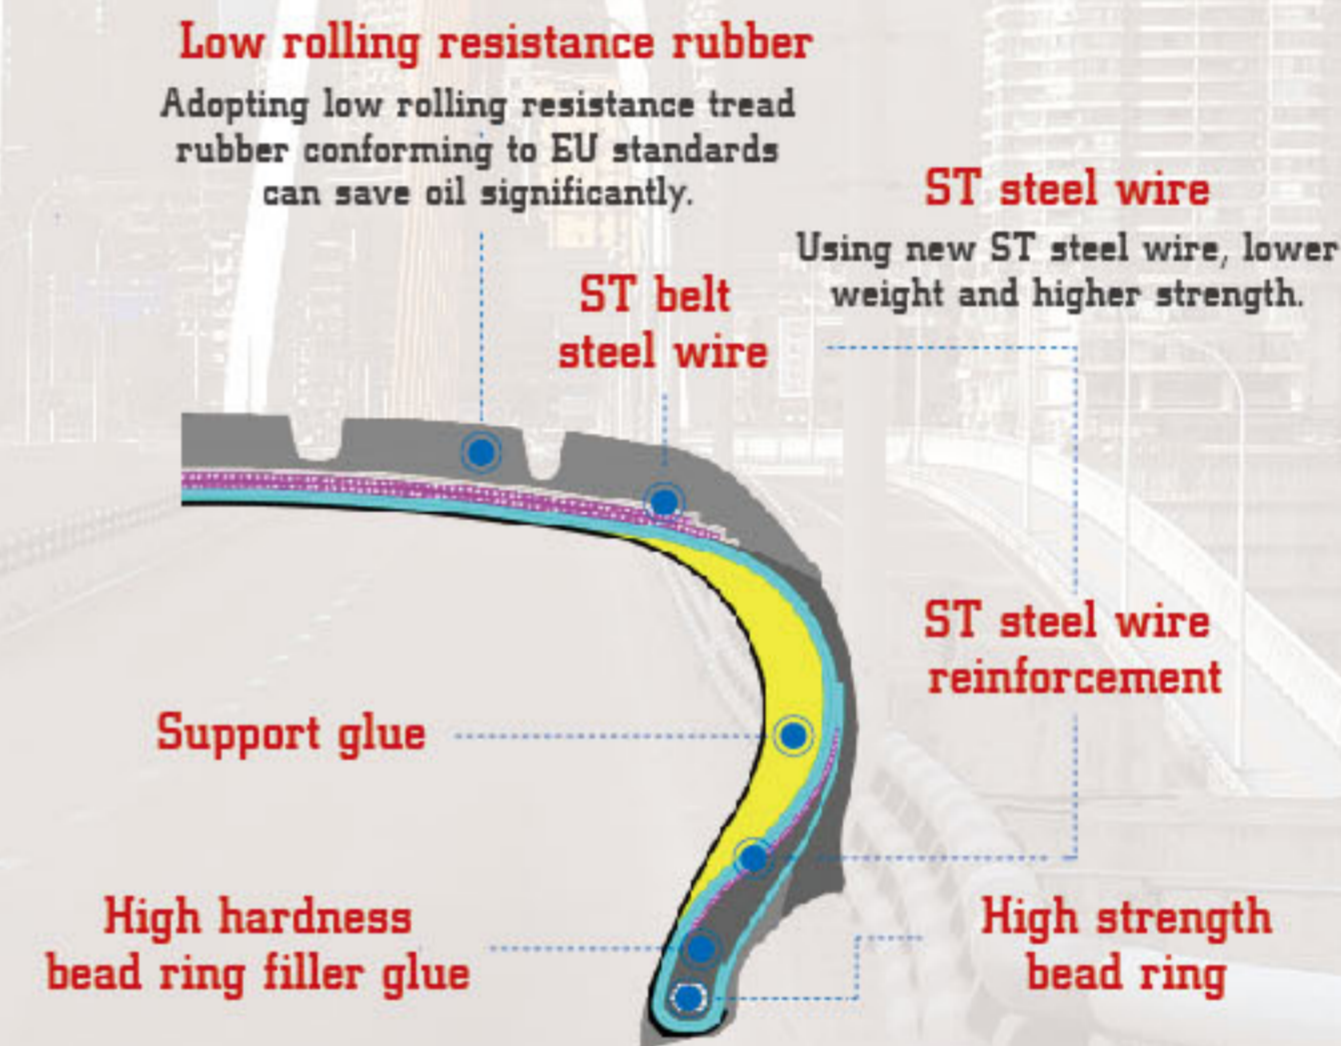

CHARACTERISTICS

Concise four-groove tread pattern
Excellent grip

Fine grooves on the tread
Quiet and comfortable

Integrated tire shoulder design
Accurate control

High strength belt steel wire
Ensure driving safety

Improved racing tire formula
Excellent grip

THE STRUCTURE OF RUN-FLAT TIRES

THREE MAJOR FEATURES

- More safer Innovation structure**

► The self-supporting adhesive can ensure that the tire has high support force in the state of lack of gas and loss of pressure, and can drive safely not less than 150km at a speed of 80km/h in the state of loss of pressure.