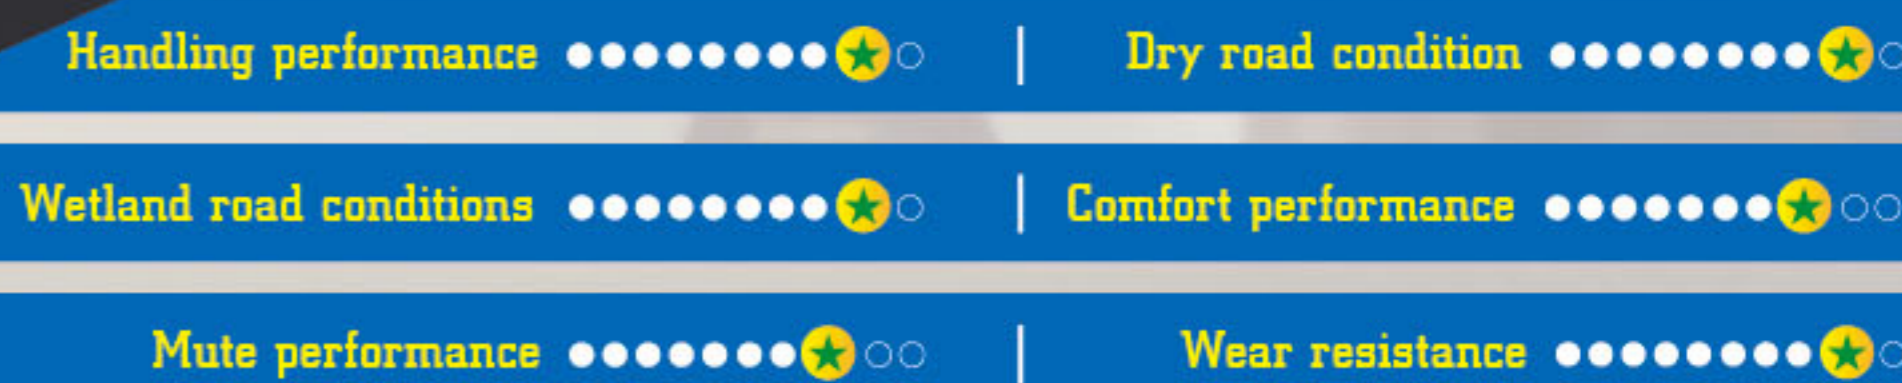

A26 - long mileage and economic tire

PRODUCT FEATURES AND ADVANTAGES

Product performance chart